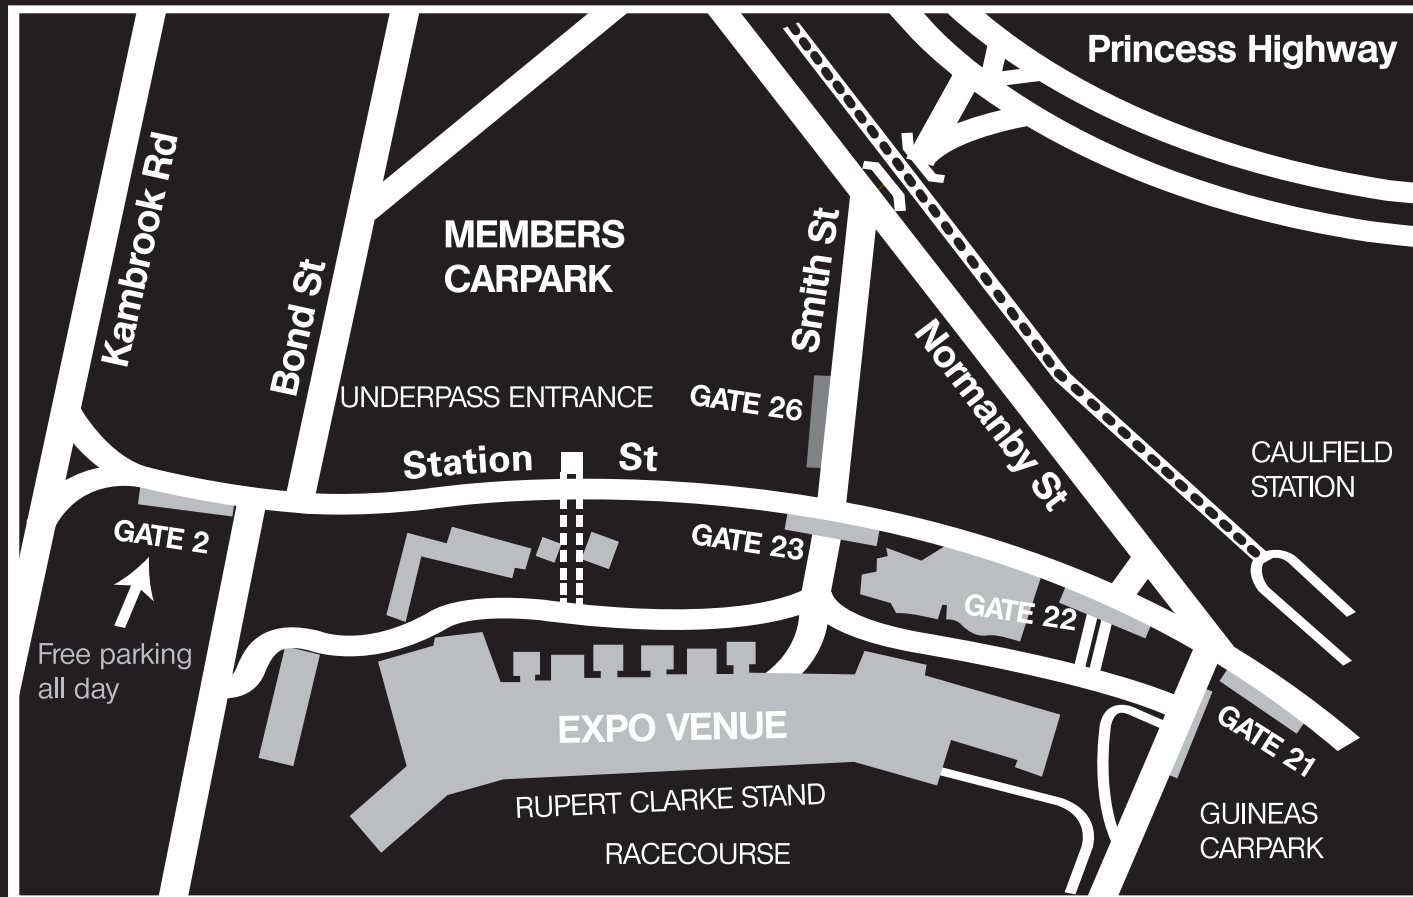

Melbourne Carex - Venue Map

MELBOURNE FUNCTIONS - Grandstand - Caulfield Racecourse

Station St, Caulfield Nth, VIC 3161 Melway Ref. 68E1

Enter via Gate 2 or Gate 23