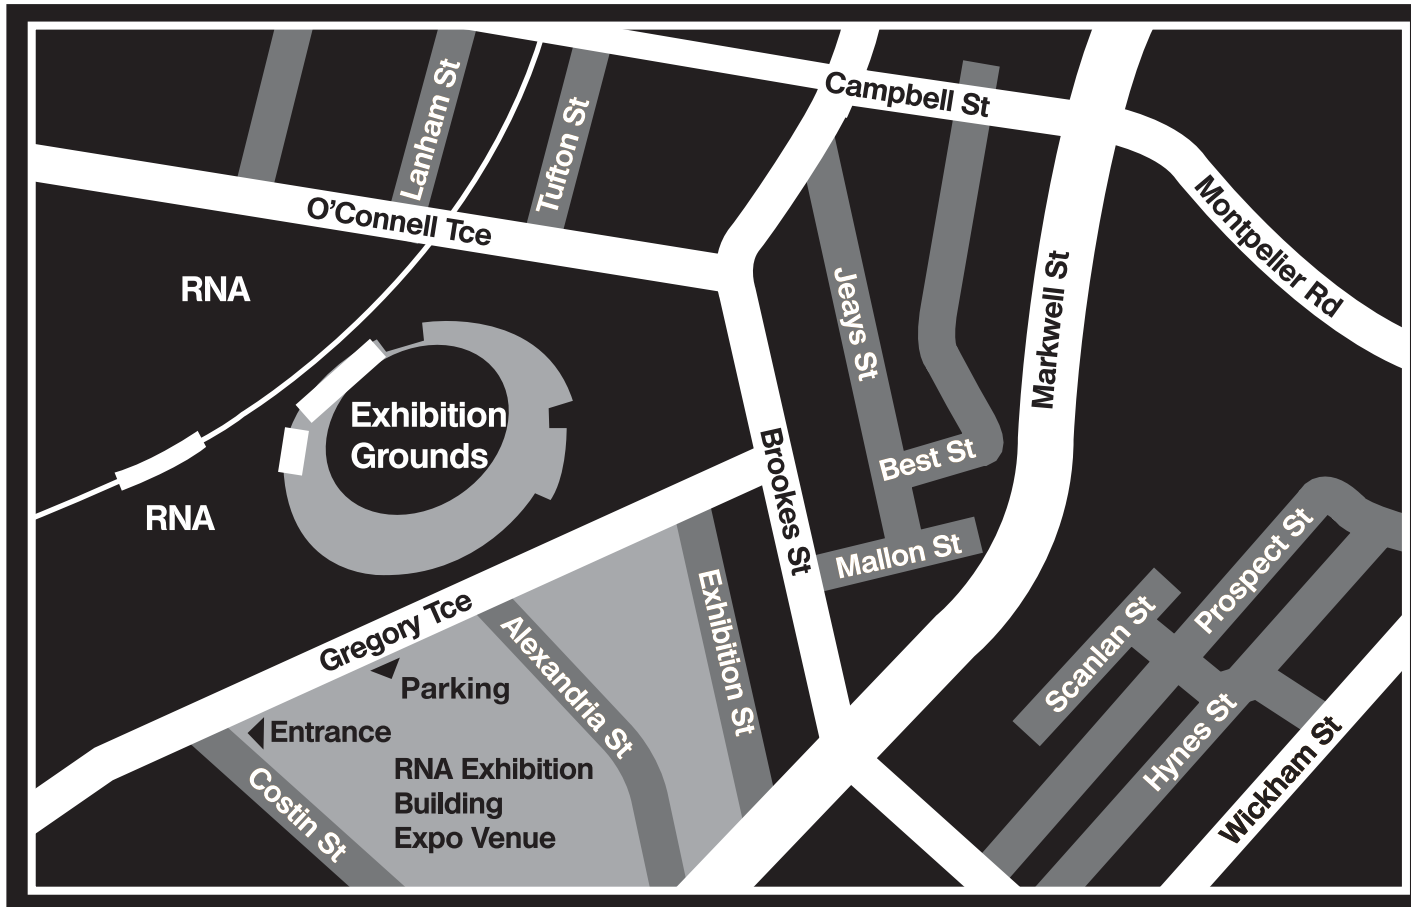

Brisbane CAREX

Exhibition Building - RNA Showground

Gregory Tce, Bowen Hills, QLD 4006 UBD Ref. 19 A6